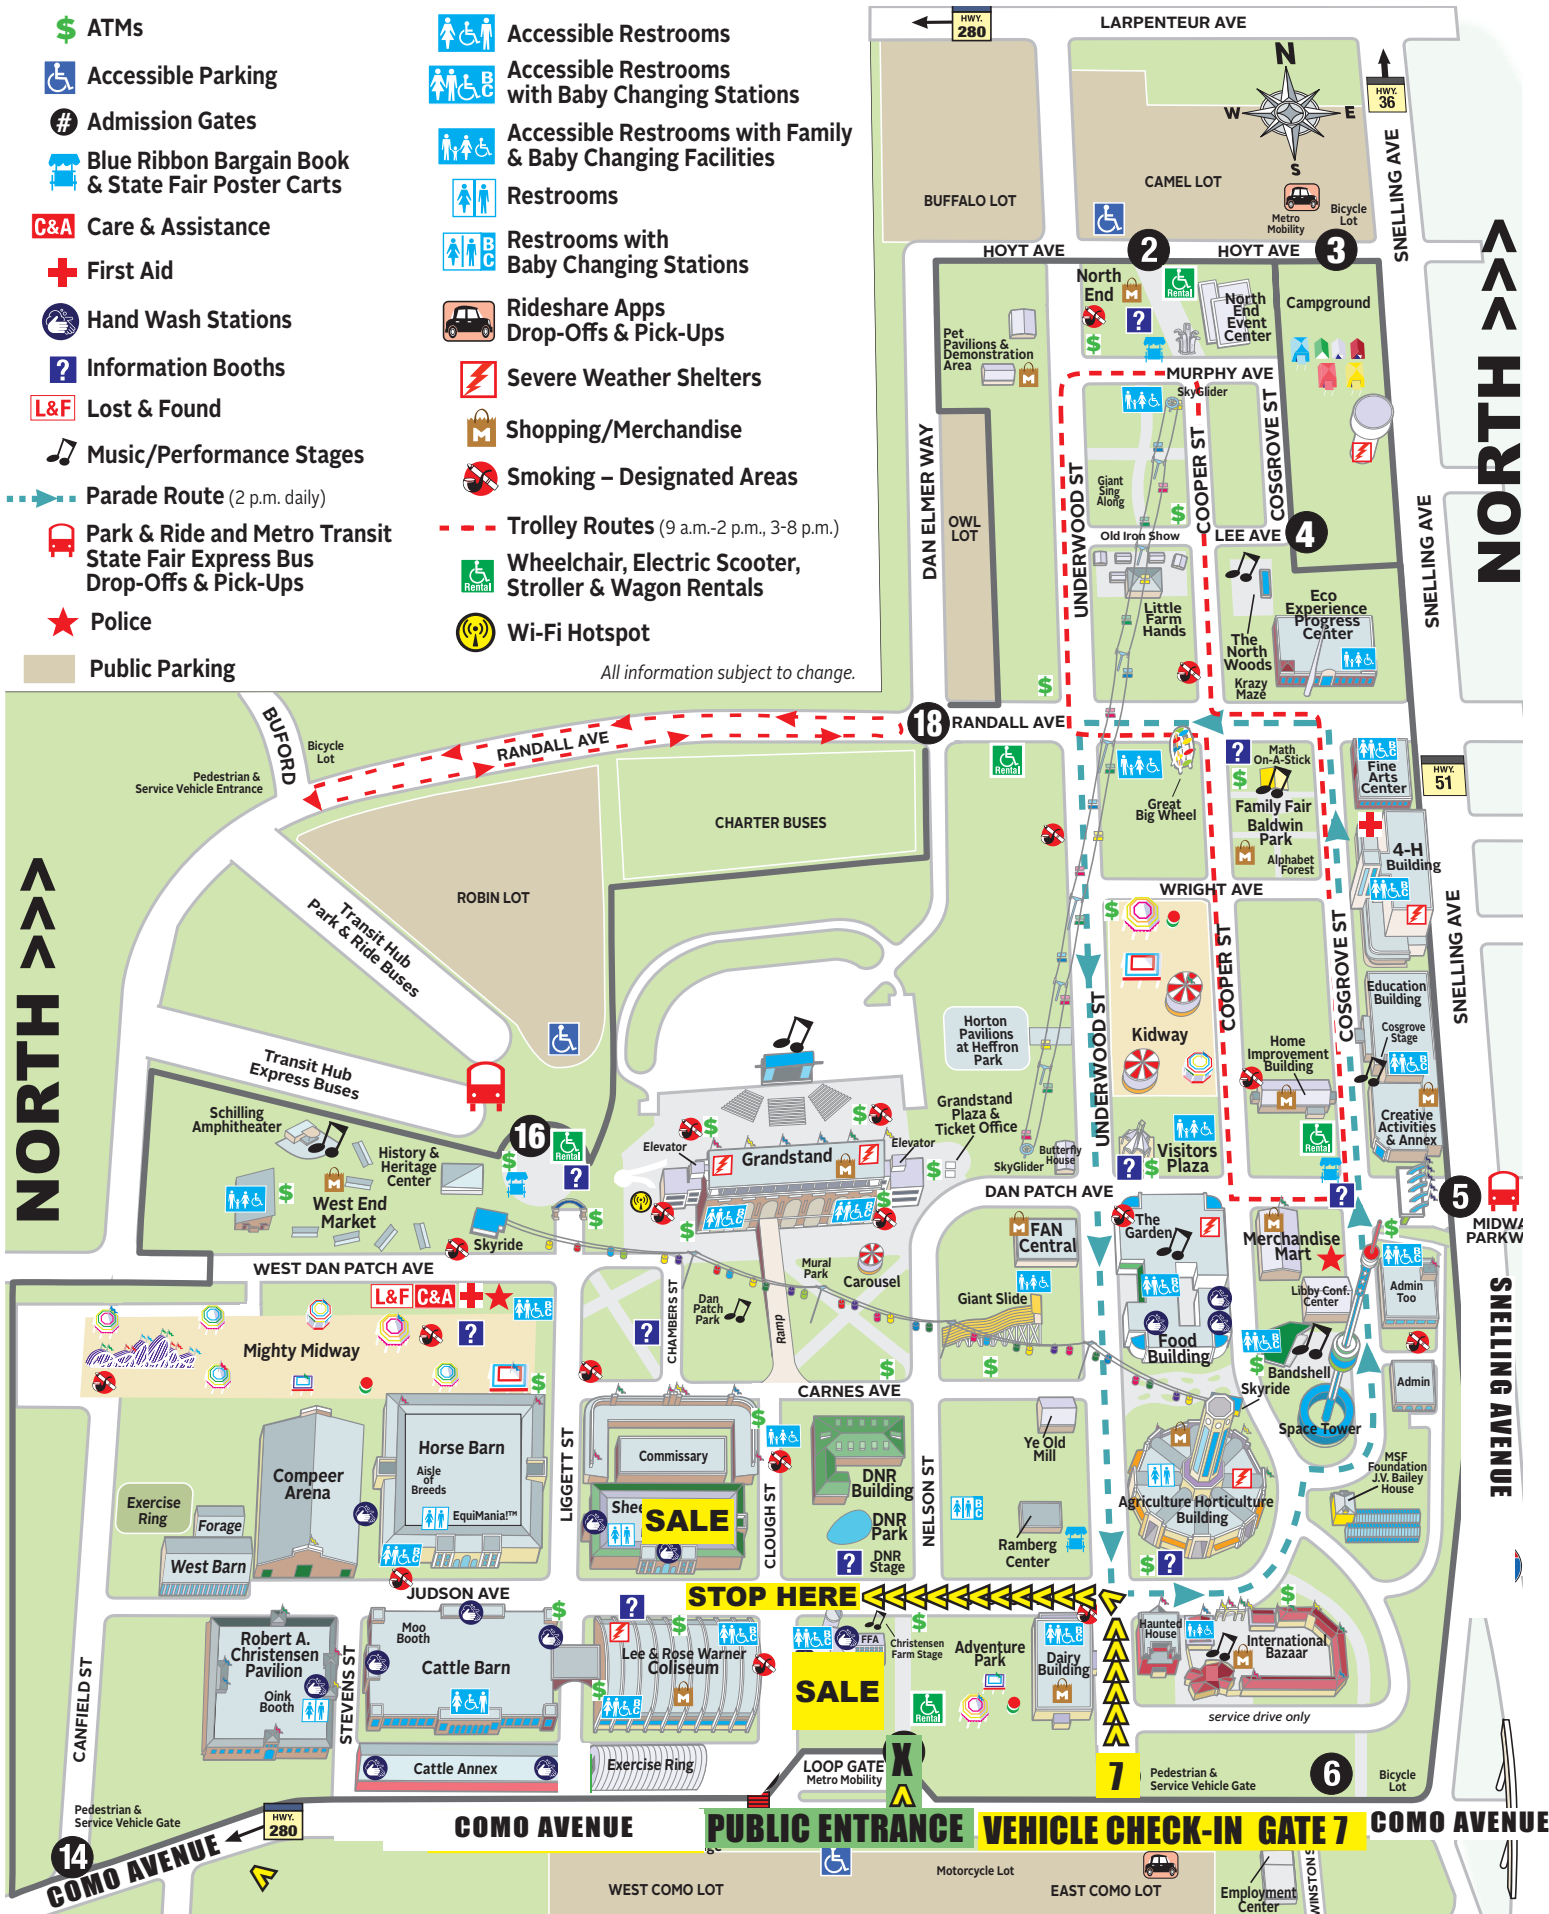

MINNESOTA STATE FAIR

- ATMs
- Accessible Parking
- Admission Gates
- Blue Ribbon Bargain Book & State Fair Poster Carts
- Care & Assistance
- First Aid
- Hand Wash Stations
- Information Booths
- Lost & Found
- Music/Performance Stages
- Parade Route (2 p.m. daily)
- Park & Ride and Metro Transit State Fair Express Bus Drop-Offs & Pick-Ups
- Police
- Public Parking
- Accessible Restrooms
- Accessible Restrooms with Baby Changing Stations
- Accessible Restrooms with Family & Baby Changing Facilities
- Restrooms
- Restrooms with Baby Changing Stations
- Rideshare Apps Drop-Offs & Pick-Ups
- Severe Weather Shelters
- Shopping/Merchandise
- Smoking – Designated Areas
- Trolley Routes (9 a.m.-2 p.m., 3-8 p.m.)
- Wheelchair, Electric Scooter, Stroller & Wagon Rentals
- Wi-Fi Hotspot

All information subject to change.

STOP HERE

PUBLIC ENTRANCE

VEHICLE CHECK-IN GATE 7

NORTH

SNELLING AVENUE

SNELLING AVENUE

NORTH

COMO AVENUE

COMO AVENUE

COMO AVENUE

COMO AVENUE

COMO AVENUE

WEST COMO LOT

Motorcycle Lot

EAST COMO LOT