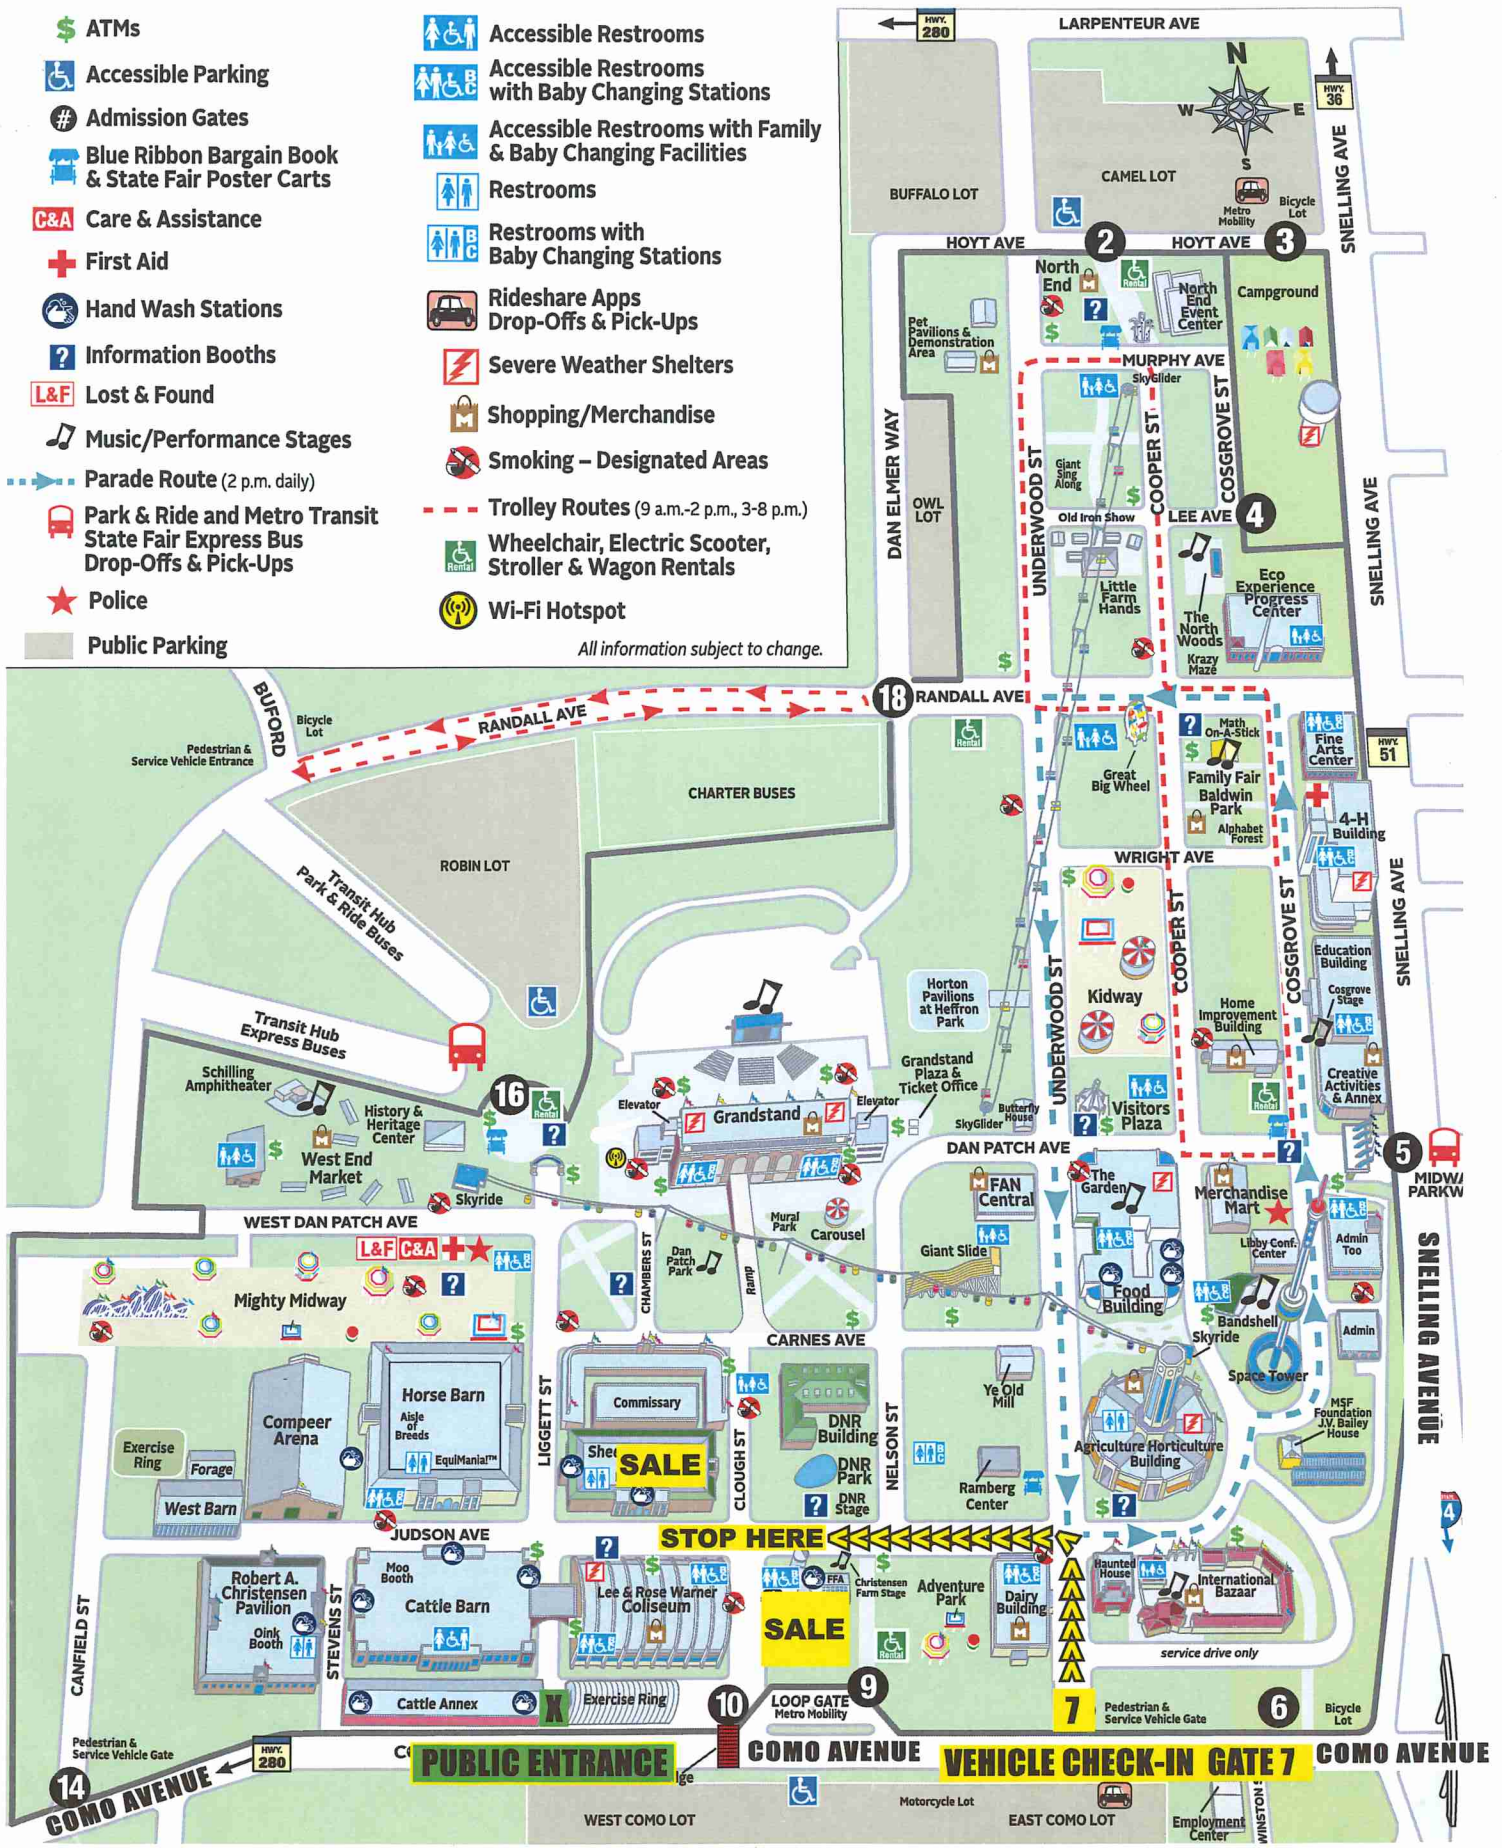

MINNESOTA STATE FAIR

- ATMs
 - Accessible Parking
 - Admission Gates
 - Blue Ribbon Bargain Book & State Fair Poster Carts
 - Care & Assistance
 - First Aid
 - Hand Wash Stations
 - Information Booths
 - Lost & Found
 - Music/Performance Stages
 - Parade Route (2 p.m. daily)
 - Park & Ride and Metro Transit State Fair Express Bus Drop-Offs & Pick-Ups
 - Police
 - Public Parking
 - Accessible Restrooms
 - Accessible Restrooms with Baby Changing Stations
 - Accessible Restrooms with Family & Baby Changing Facilities
 - Restrooms
 - Restrooms with Baby Changing Stations
 - Rideshare Apps Drop-Offs & Pick-Ups
 - Severe Weather Shelters
 - Shopping/Merchandise
 - Smoking - Designated Areas
 - Trolley Routes (9 a.m.-2 p.m., 3-8 p.m.)
 - Wheelchair, Electric Scooter, Stroller & Wagon Rentals
 - Wi-Fi Hotspot
- All information subject to change.*

PUBLIC ENTRANCE **STOP HERE** **VEHICLE CHECK-IN GATE 7**